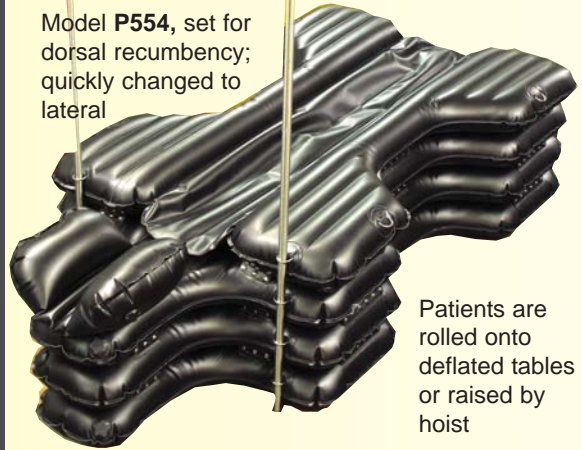

HP714
exceptional full length close access

Patients are rolled onto deflated tables or raised by hoist

P554 in combined surgery/recovery room, Saudi Arabia