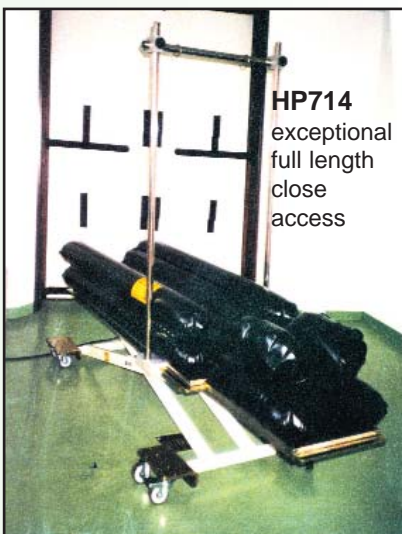

HP712 (without cushions in place) in lateral mode

Equine Surgery Table Systems

Unique innovative surgery tables and air cushion support for todays demands. In service in practices, equine hospitals, universities & research organisations

*Snell air cushion veterinary systems have been supplied to-
45 COUNTRIES over 25 YEARS*

SNELL HYDRAULIC TABLES- with air cushions for patient support and retention

HP714
exceptional full length close access

■ Air cushioning to minimise patient pressure problems and retention

■ Infinitely variable in dorsal and lateral recumbency modes,

■ Exceptional full length close access

■ High corrosion resistance

■ Tough, stable and long trouble free life

■ Exceptional clean lines for hygiene